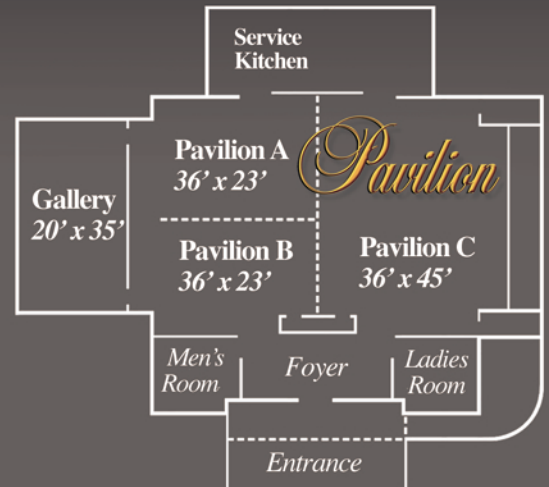

# THE Pavilion

AT THE COLONY HOTEL

*The Palm Court*  
L65' x W28' x H12' • 1820 sq.ft.

## Meeting Spaces

- 3,200 sq.ft. Pavilion Meeting Space
- The Palm Court for Special Events
- Royal Room (Daytime Only)
- Pavilion High Speed Internet

## Restaurants & Entertainment

- Royal Room Cabaret Supper Club
- Polo Steak House Dining & Dancing
- Bimini Poolside Bar
- Polo Lounge
- Cafe 155

*The Colony*  
PALM • BEACH

Meeting Space	Square Ft.	Ceiling Ht.	Theatre	Classroom	Reception	Banquet
Pavilion A	770	16	40	30	40	20
Pavilion B	770	16	40	30	40	20
Pavilion C	1,540	16	100	75	80	60
Pavilion A + B + C	3,086	16	200	150	250	200
The Palm Court & Bimini Bar	1,820	12	150	NA	160	120
Gallery	657	12	30	20	40	30
Royal Room	1,113	9'10"- 11'6"				